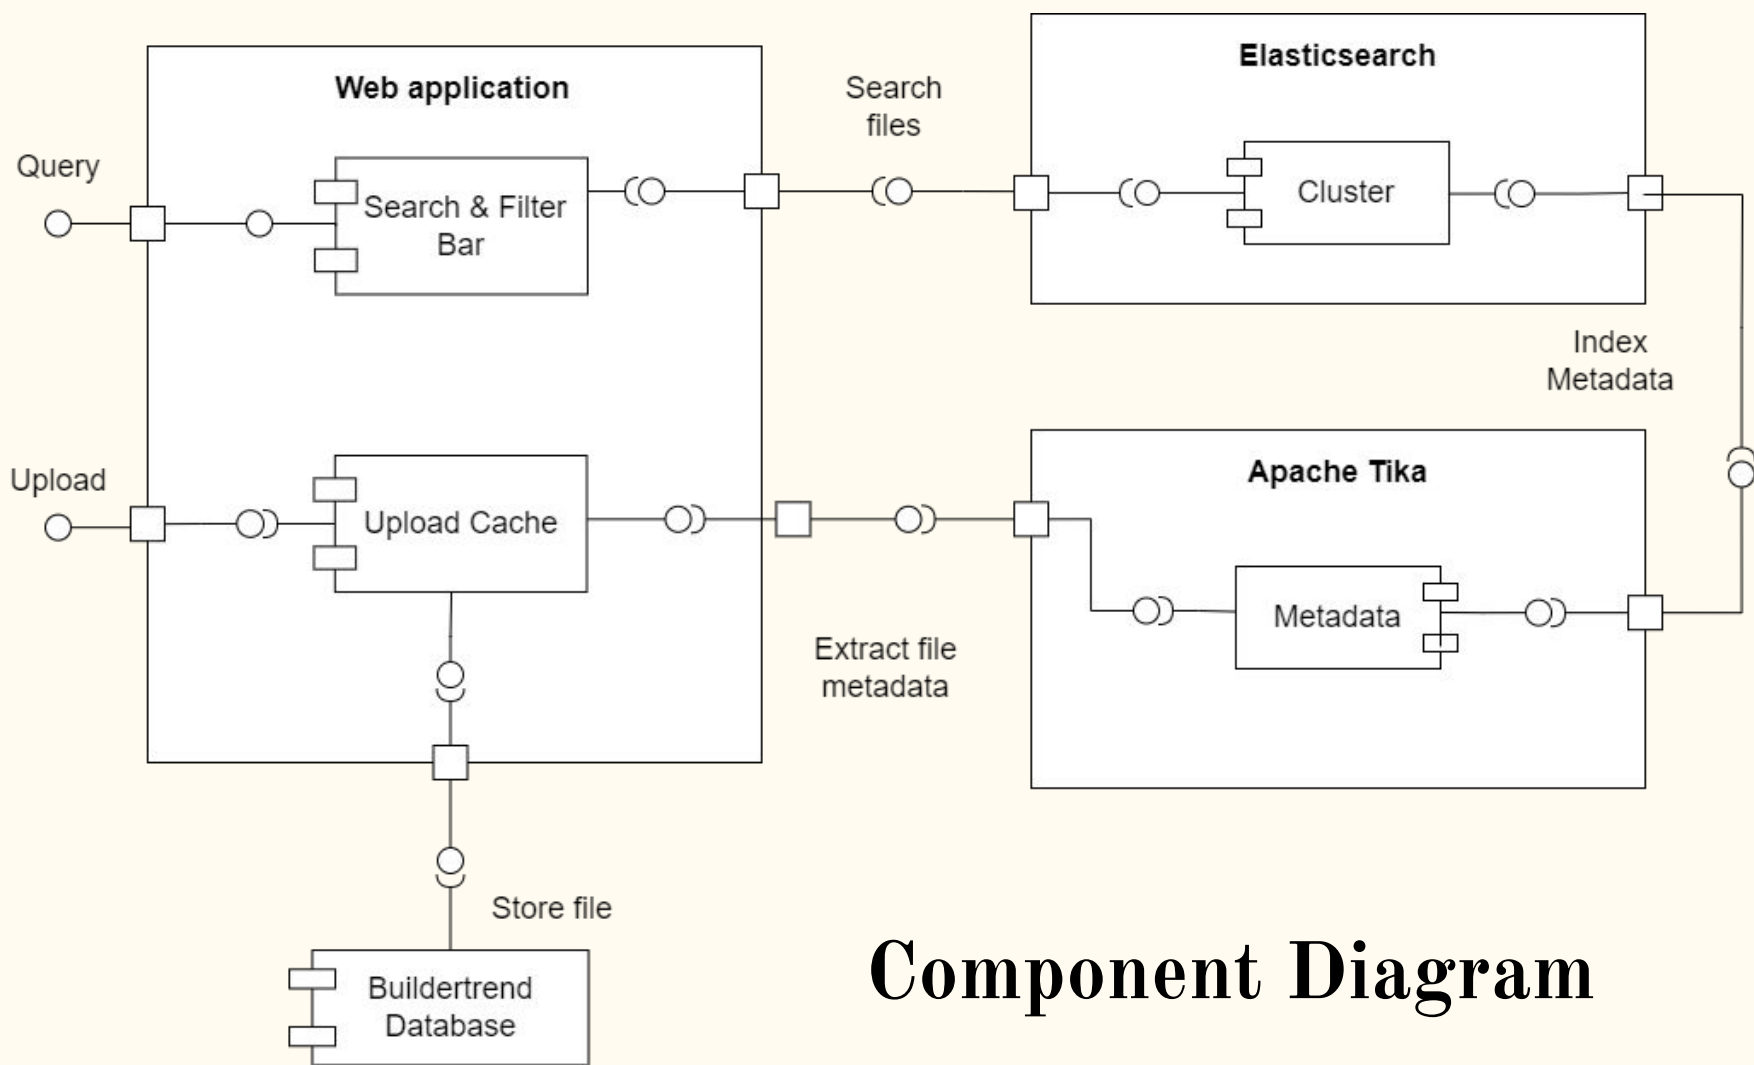

Text extractions from documents into Elasticsearch

Project Design Presentation

Team Members: Bruce Bitwayiki, Jared Hayashi,
Rushal Sohal, Tiffany Mayberry

(TEAM 19)

Design Context

- Buildertrend provides construction project management software and solutions for construction companies, homeowners, and builders.
- This search feature will save time and increase productivity by reducing the time spend searching through various documents.
- Relevant Areas of Impact:
 - Public
 - Environment
 - Economic

Design Context (cont.)

Technical complexity:

- Search Algorithm
- Frontend UI/UX
- Backend Architecture
- Testing
- Project Integration

Design Exploration

Design Decisions:

- Frontend Framework: ReactJS
- Backend APIs:
 - Apache Tika
 - Elasticsearch
- Backend Communication: REST API

Considered Alternatives:

- Apache Lucene
- Apache Solr
- ElectronJS

Proposed Design

Context Diagram

Component Diagram

Functionality

- Users will be able to:
 - **Search** using **keywords** and **filters** via a simple interface
 - **Upload** supported documents
- Application will **extract and index metadata** of uploaded documents
- Support various files types
 - Ex: txt, docx, pdf, pptx, etc.