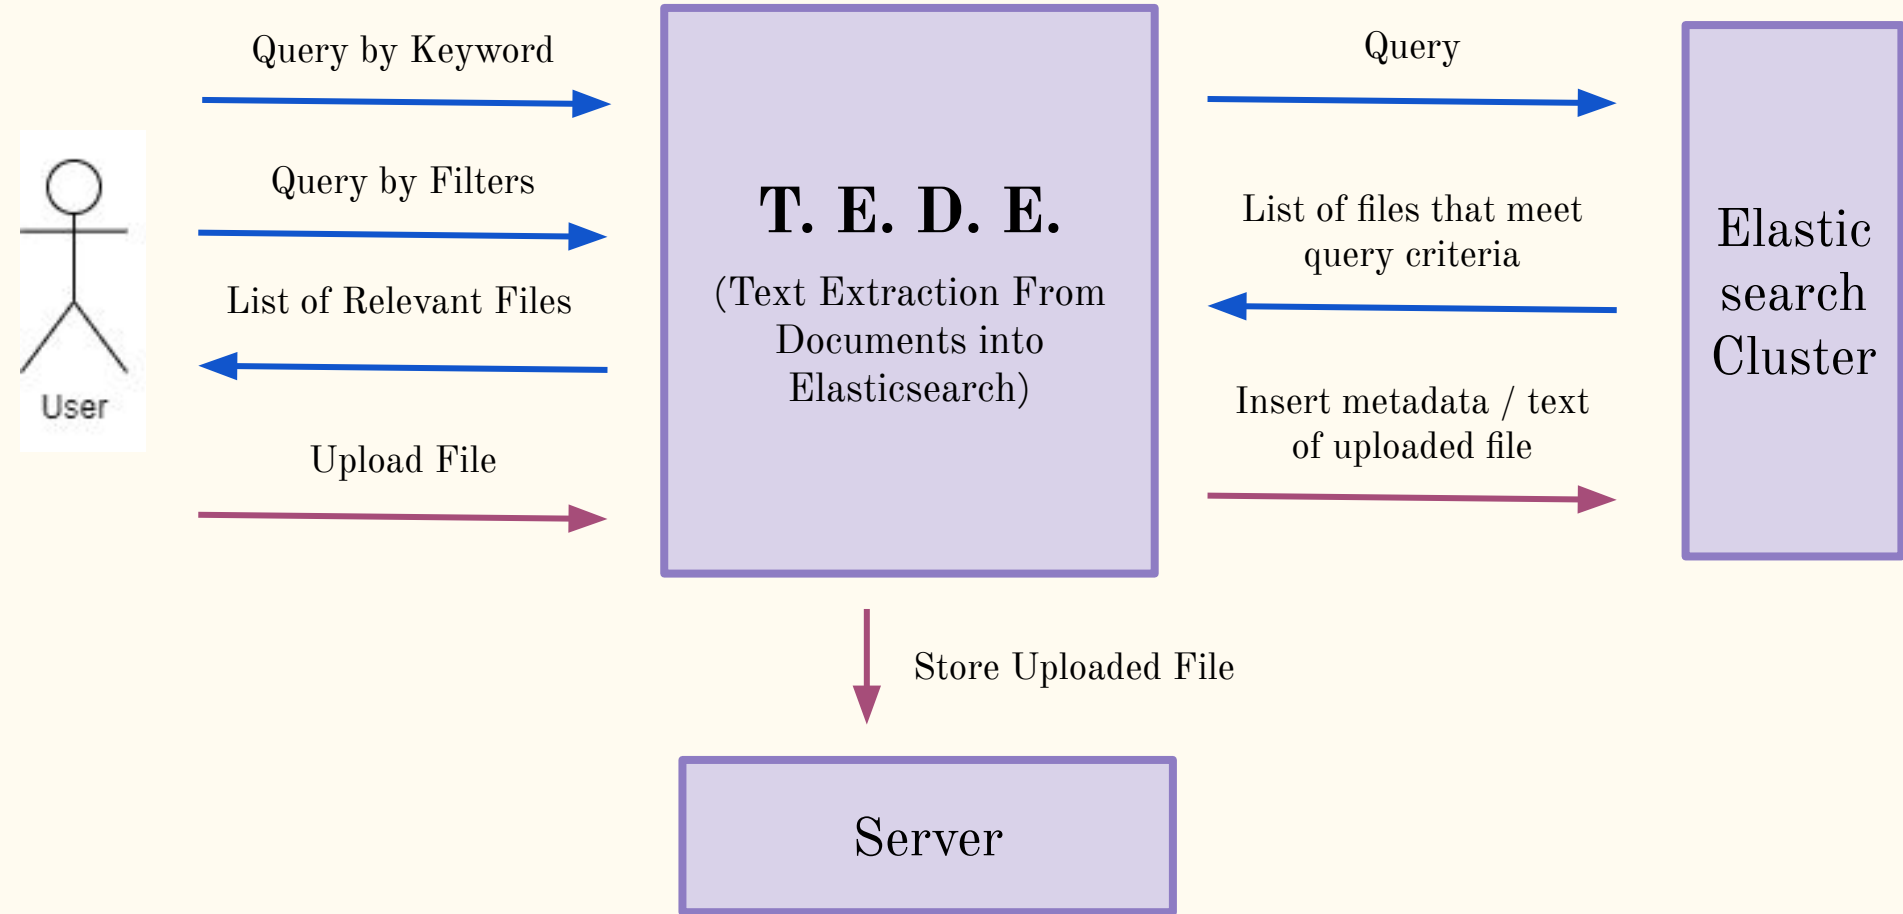

Text extractions from documents into Elasticsearch

Project Design Presentation

Team Members: Bruce Bitwayiki, Jared Hayashi,
Rushal Sohal, Tiffany Mayberry

(TEAM 19)

Design Context

- Buildertrend provides construction project management software and solutions for construction companies, homeowners, and builders.
- This search feature will save time and increase productivity by reducing the time spend searching through various documents.
- Relevant Areas of Impact:
 - Public
 - Environment
 - Economic

Considered Alternatives:

- Apache Lucene
- Apache Solr
- ElectronJS

Proposed Design

Context Diagram

Component Diagram

Functionality

- Users will be able to:
 - **Search** using **keywords** and **filters** via a simple interface
 - **Upload** supported documents
- Application will **extract and index metadata** of uploaded documents
- Support various files types
 - Ex: txt, docx, pdf, pptx, etc.